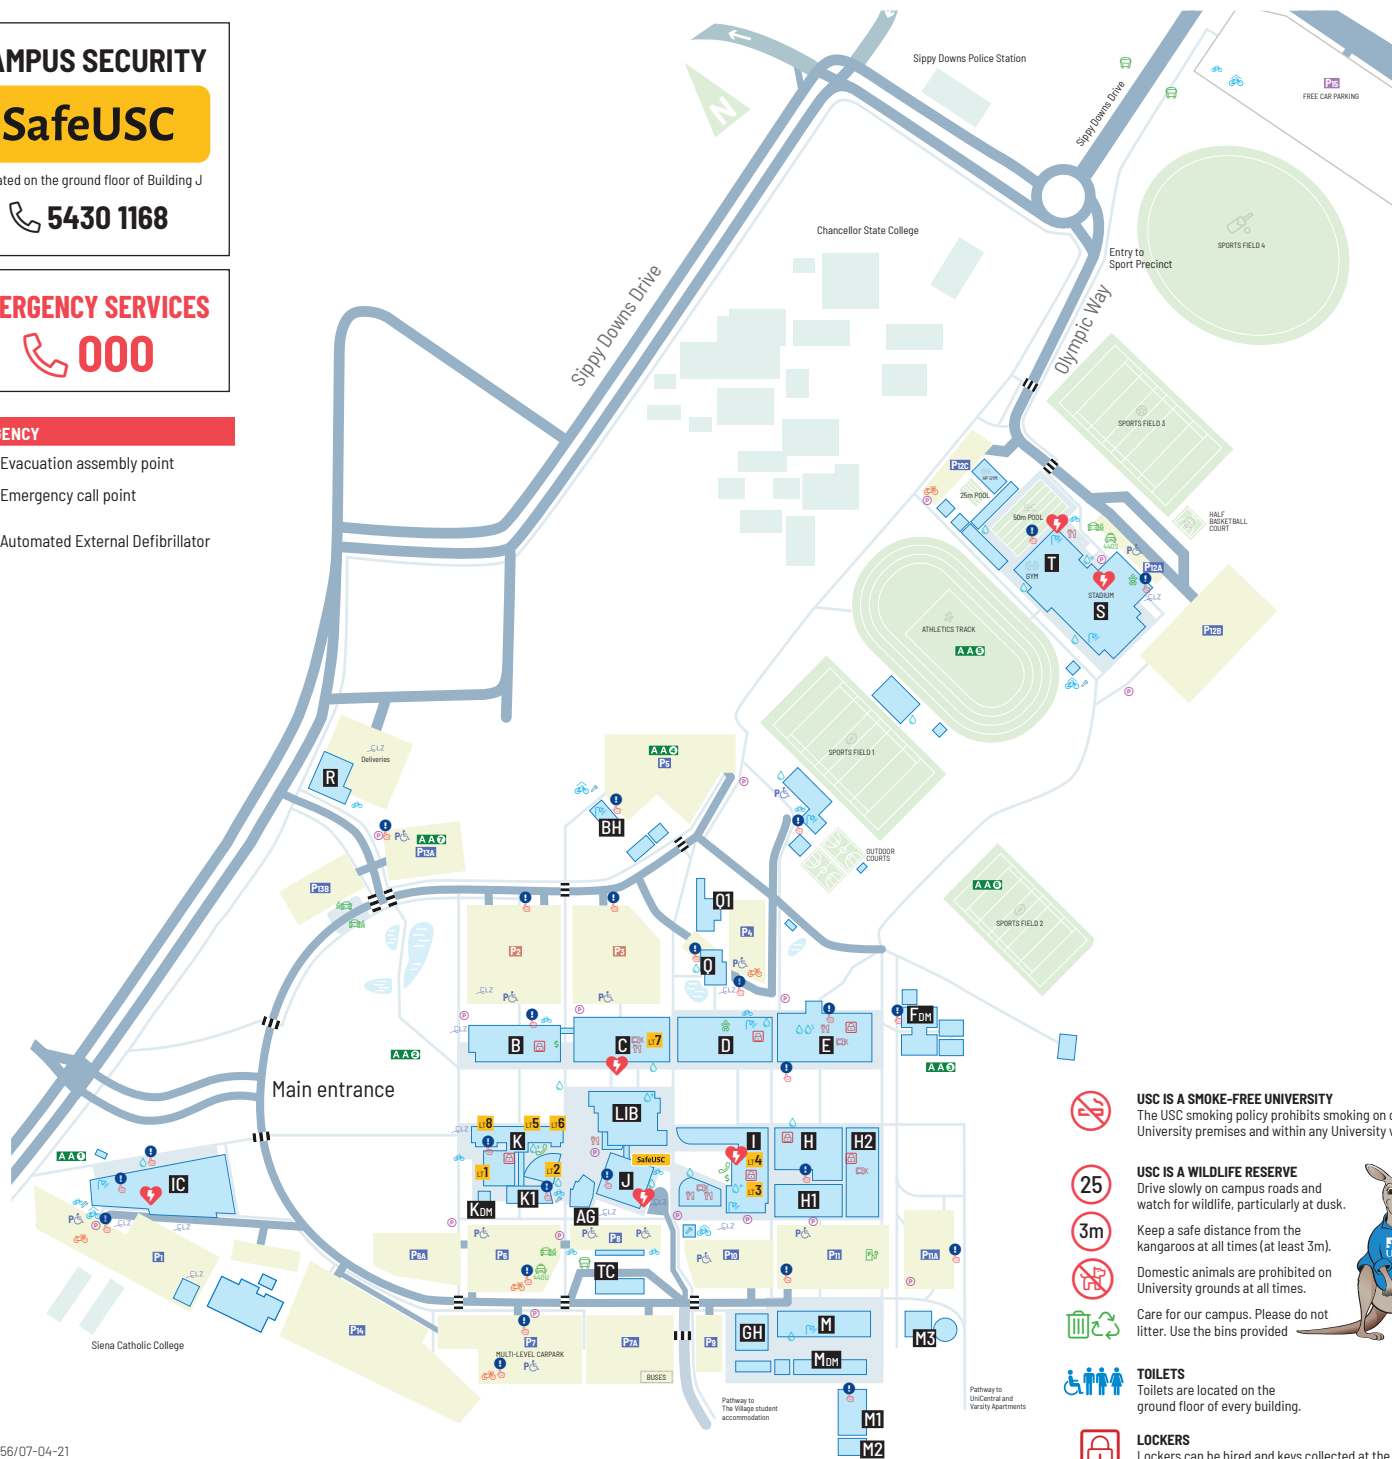

CAMPUS SECURITY

SafeUSC

Located on the ground floor of Building J

📞 5430 1168

EMERGENCY SERVICES

☎️ 000

EMERGENCY

- AA Evacuation assembly point
- i Emergency call point
- ♥️ Automated External Defibrillator

MAIN ENTRANCE
90 Sippy Downs Drive, Sippy Downs

SPORT PRECINCT ENTRANCE
32 Olympic Way, Sippy Downs

DIRECTORY

- SC Student Central
- IS Indigenous Services
- BG Buranga Centre Garden
  Nga Tana Lui Dhar
- SW Student Wellbeing
- UC University Club (Uni Club)
- SG Student Guild
- PS Print Services
- PO Student Placement Office
- AG Art Gallery
- IC Innovation Centre
- LIB Library
- R Resources
- TC Transit Centre
- BH Bicycle Hub
- S USC Stadium
- T Health and Sport Centre
- FD Food and drink outlets

LECTURE THEATRES

- L1 Building K
- L2 Building K
- L3 Building I
- L4 Building I
- L5 Building K
- L6 Building K
- L7 Building C
- L8 Building K

Computer labs are located in buildings D, H, J and K.

PARKING

- P Pay parking
- P Staff only pay parking
- P Free parking
- 🏍️ Motorcycle pay parking
- P Parking pay station
- ♿️ Accessible parking
- LZ Loading zone

TRANSPORT AND AMENITIES

- 🚌 Bus stop
- 🚗 Drop-off / pick-up zone
- 🚖 Taxi pick-up
- 📞 Public payphone
- 💵 ATM
- 👪 Parents room
- 🍴 Food outlet
- 🍳 Student kitchen
- 🔒 Lockers

- 💧 Free non-chilled water
- 💧+ Free chilled water
- 💧 Water vending machine
- 🔌 Electric car charging

CYCLING FACILITIES

- 🚲 Secure bicycle park
- 🚿 Showers
- 🚲 Bicycle rack
- 🔧 Bicycle repair station

USC IS A SMOKE-FREE UNIVERSITY
The USC smoking policy prohibits smoking on or in University premises and within any University vehicle.

USC IS A WILDLIFE RESERVE
Drive slowly on campus roads and watch for wildlife, particularly at dusk.

25
Keep a safe distance from the kangaroos at all times (at least 3m).

3m
Domestic animals are prohibited on University grounds at all times.

Care for our campus. Please do not litter. Use the bins provided.

TOILETS
Toilets are located on the ground floor of every building.

LOCKERS
Lockers can be hired and keys collected at the Student Guild Office on the ground floor of Building J.